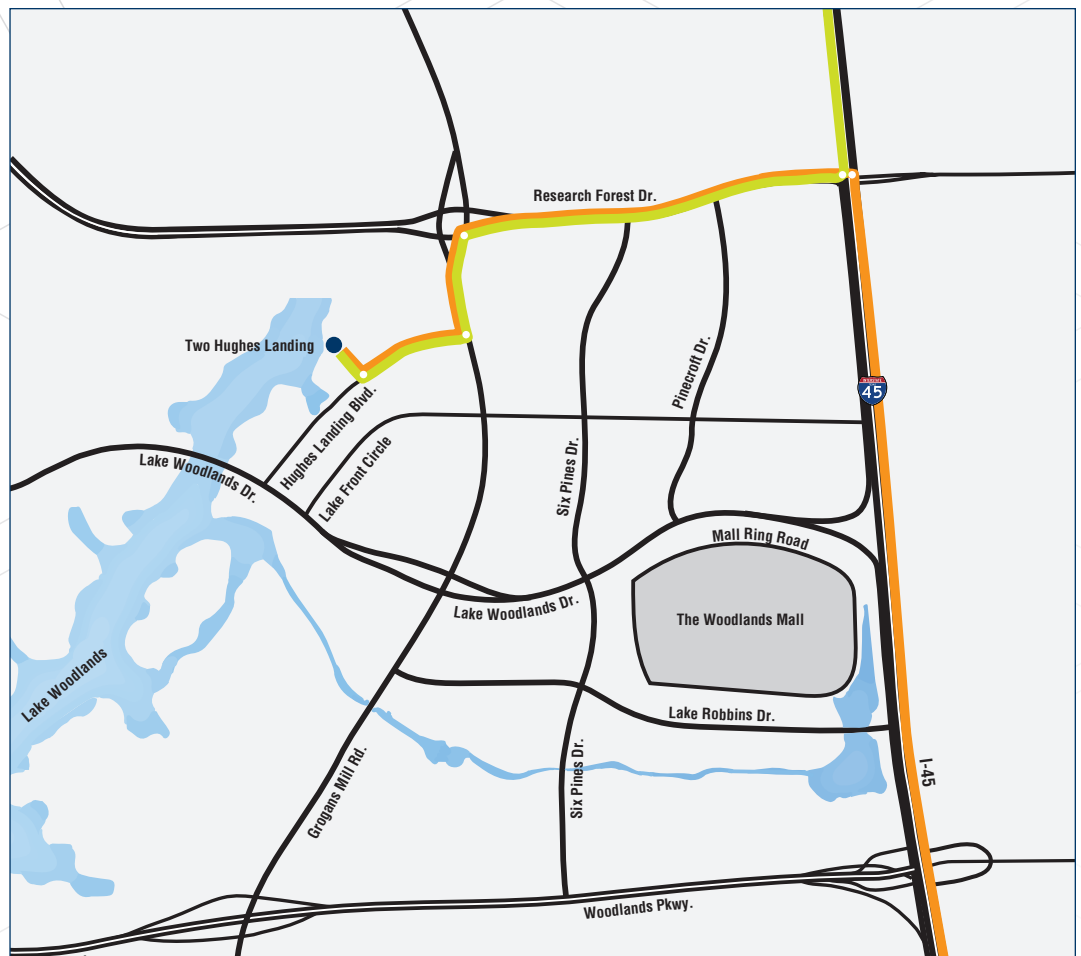

CONTACT US

800.967.3633

FIU@AFASinc.com

www.AFASinc.com

1790 Hughes Landing Blvd., Ste. 700  
The Woodlands, TX 77380

**From Houston:**

1. Take I-45 N. towards Dallas
2. Take exit towards Research Forest Dr.
3. Turn left onto Research Forest Dr.
4. Turn left onto Grogans Mills Rd.
5. Turn right onto Hughes Landing Blvd.

**From Dallas:**

1. Take I-45 S. towards Houston
2. Take exit towards Research Forest Dr.
3. Turn right onto Research Forest Dr.
4. Turn left onto Grogans Mills Rd.
5. Turn right onto Hughes Landing Blvd.